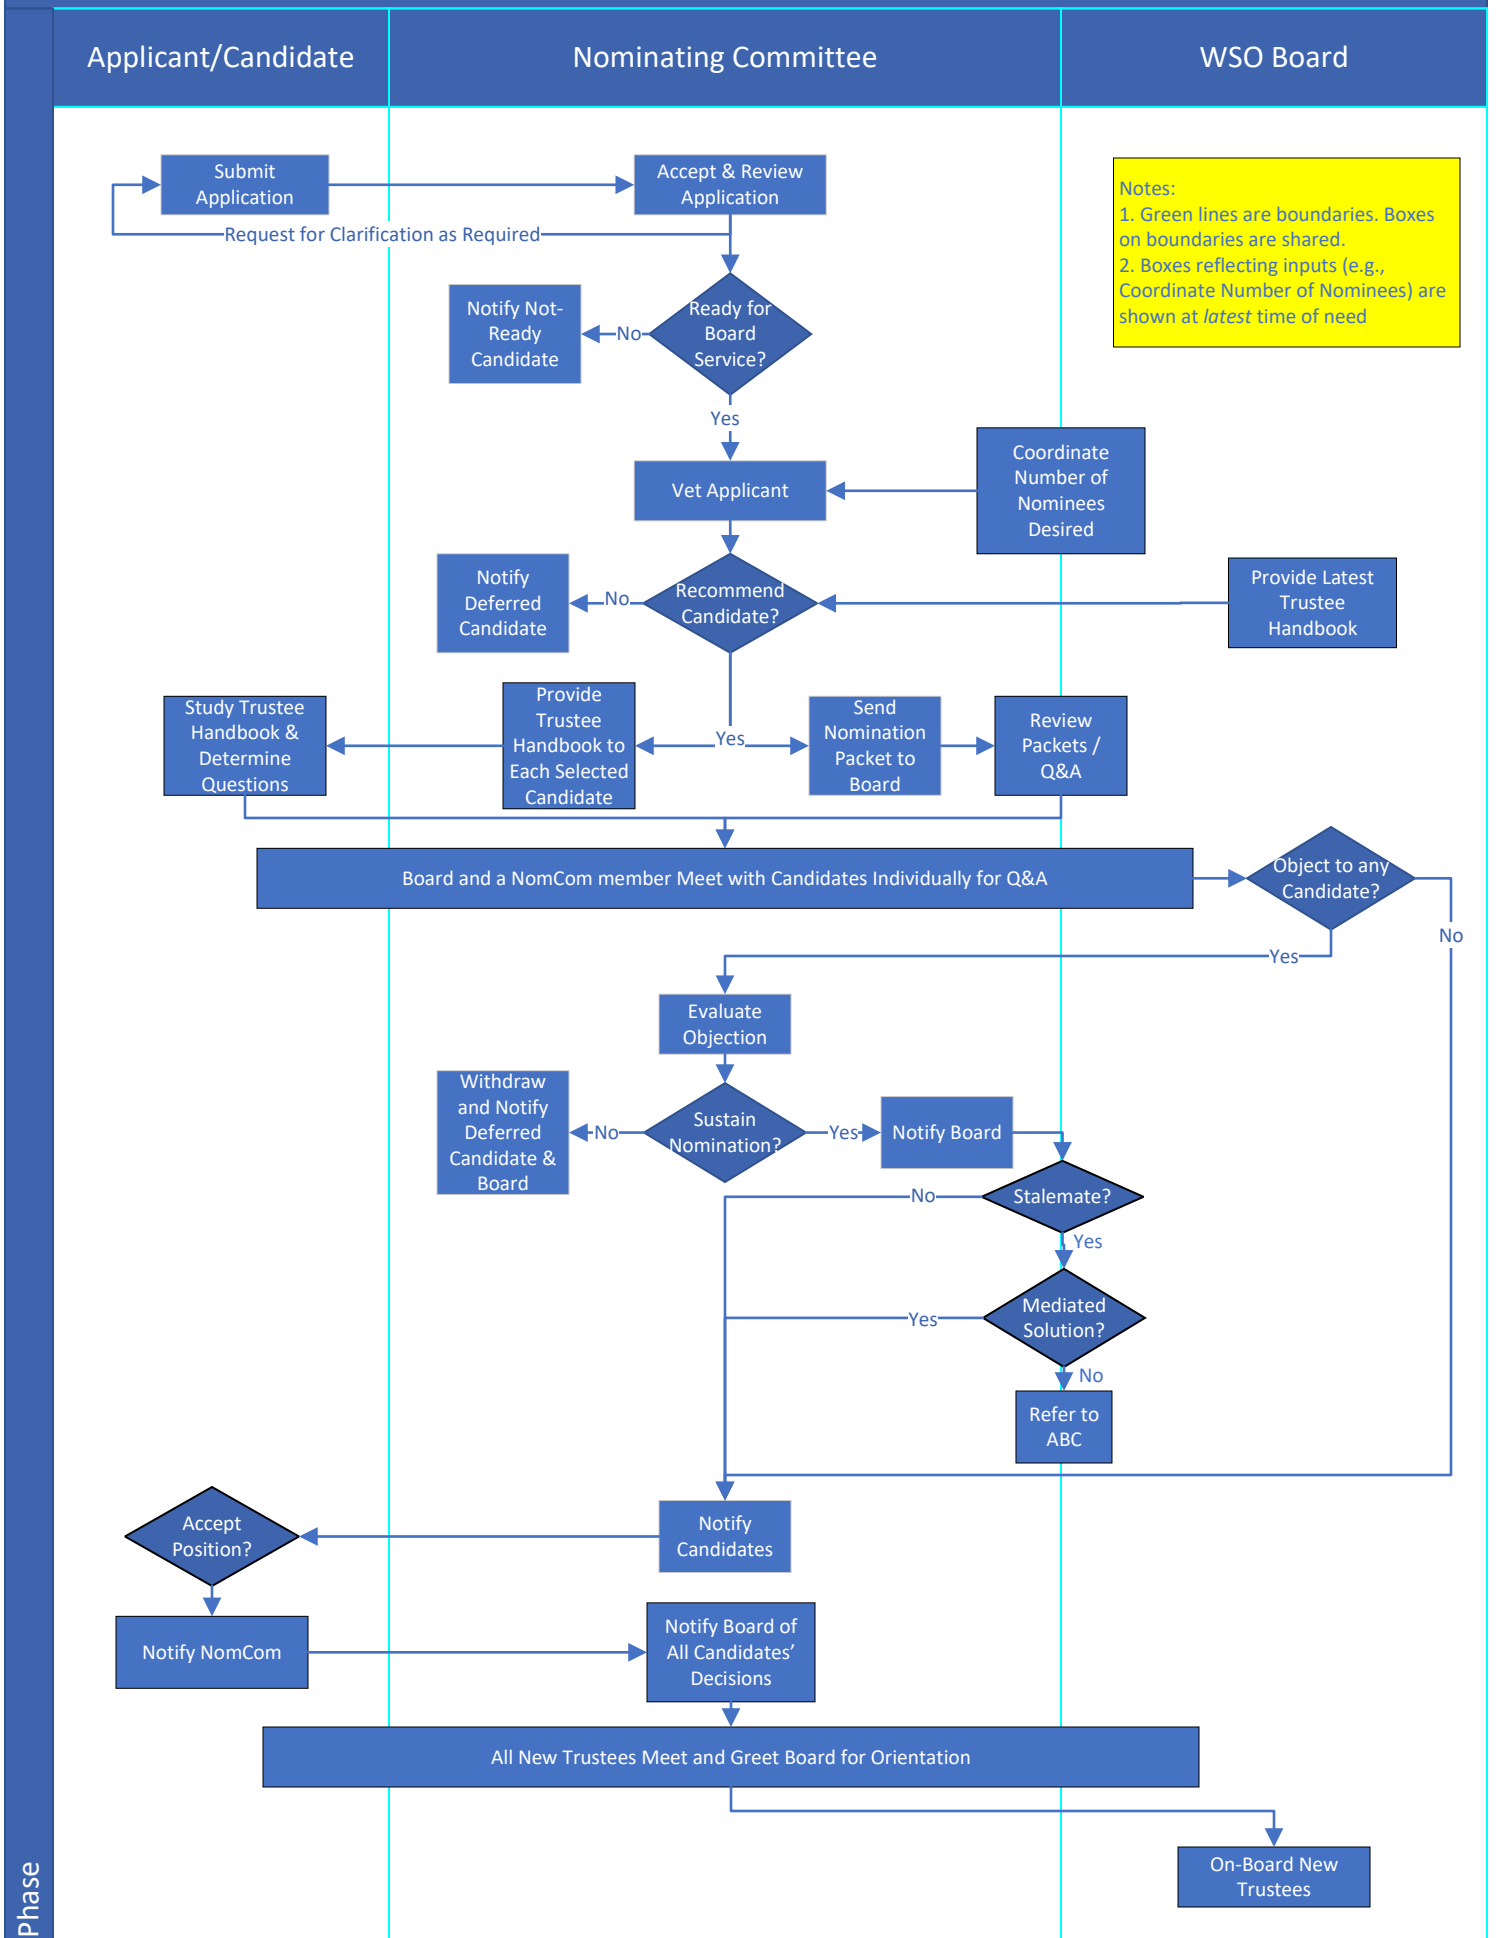

# WSO Nominating Process

Notes:  
 1. Green lines are boundaries. Boxes on boundaries are shared.  
 2. Boxes reflecting inputs (e.g., Coordinate Number of Nominees) are shown at *latest* time of need

Phase